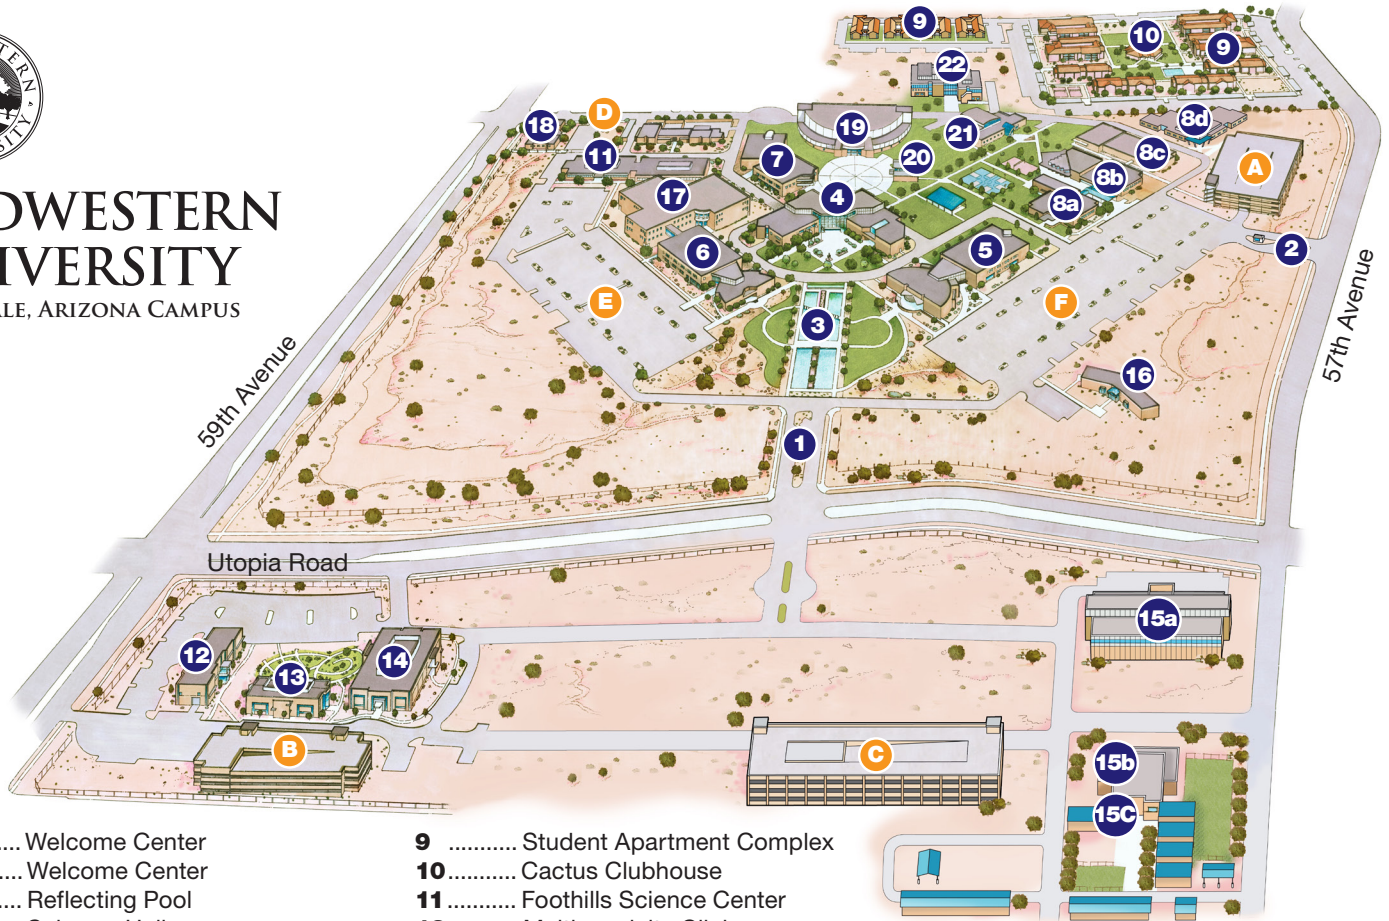

MIDWESTERN UNIVERSITY

GLENDALE, ARIZONA CAMPUS

- | | | |
|------------------------------------|---------------------------------------|--------------------------------------|
| 1 Welcome Center | 9 Student Apartment Complex | 18..... Mesquite Hall |
| 2 Welcome Center | 10..... Cactus Clubhouse | 19..... Auditorium |
| 3 Reflecting Pool | 11 Foothills Science Center | 20..... Interfaith Chapel |
| 4 Sahuaro Hall | 12..... Multispecialty Clinic | 21..... Recreation and Wellness Hall |
| 5 Ocotillo Hall | 13..... Eye Institute | 22..... Cactus Wren Hall |
| 6 Cholla Hall | 14..... Dental Institute | A, B, C .. Parking Garage |
| 7..... Agave Hall | 15a..... Companion Animal Clinic | D, E, F ... Parking Lot |
| 8a..... Barrel Student Center I | 15b Diagnostic Pathology Center | |
| 8b..... Barrel Student Center II | 15c..... Equine and Bovine Center | |
| 8c Barrel Student Center III | 16..... University Administration | |
| 8d Barrel Student Center IV | 17..... Glendale Hall | |

Directions to Midwestern University Glendale Campus (coming from Sky Harbor Airport)

Via Interstate 17

- Head north on Interstate 17
- Exit on Loop 101
- Continue west on 101 to 59th Avenue exit
- Turn left onto 59th Avenue
- Pass the Glendale Arrowhead Post Office; go through the light and take the next street left (Utopia)
- Midwestern University is on the left

Via Interstate 10

- Take Interstate 10 West to 101
- Take 101 North to 59th Avenue
- Turn right on 59th Avenue
- Pass the Glendale Arrowhead Post Office; go through the light and take the next street left (Utopia)
- Midwestern University is on the left